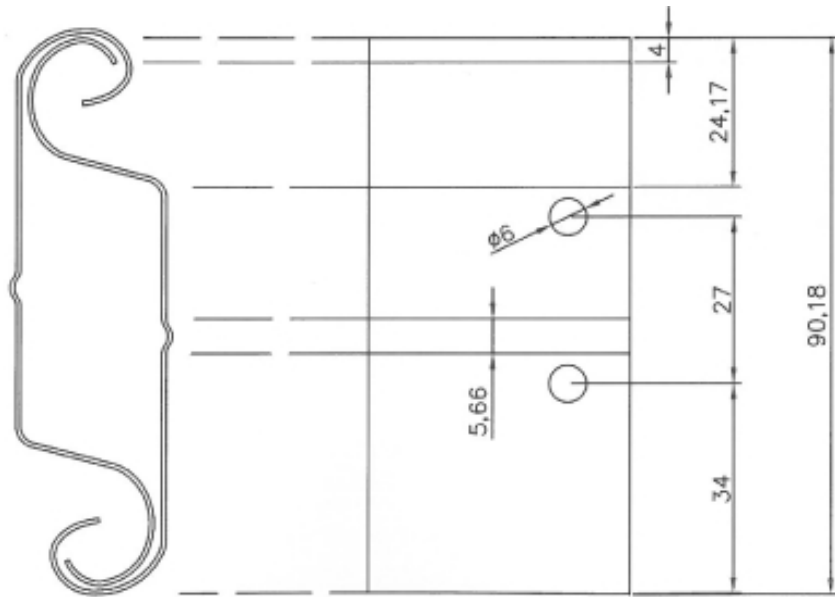

3" (75mm) Twin Skinned Flat Lath Section

75mm & 100mm Supalath Section			
Section	Strip Width (mm)	Weight (kg/m)	Gauge (mm)
75mm Supalath Galv	141	0.7800	0.7000
75mm Supalath Plastisol	141	0.8000	0.7000
100mm Supalath Galv	166	0.9100	0.7000
100mm Supalath Plastisol	166	0.9300	0.7000

Fox Industrial Doors Ltd
 Head Office Address:
 Chapel House
 Queen Street
 Stourton
 Leeds
 LS10 1SL
 United Kingdom
 Landline: 0113 320 1000
 Mobile: 0796 801 4668